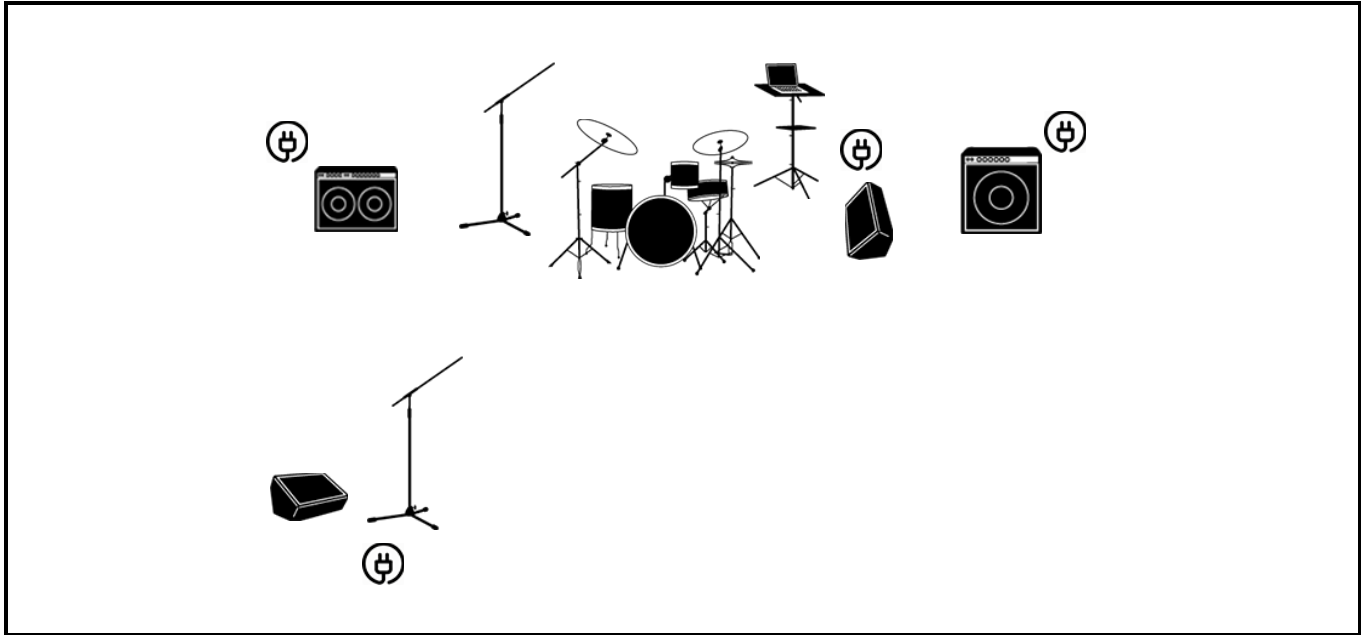

BAND NAME

Destroy Nothing

VENUE

DATE / TIME

STAGE

INPUT LIST

1	Kick Drum	9	Vocal (Miguel)	17		25	
2	Snare Top	10	Vocal (Sean)	18		26	
3	Hi Hat	11	Computer Output	19		27	
4	Tom 1	12		20		28	
5	Floor Tom	13		21		29	
6	OH	14		22		30	
7	Guitar (SL)	15		23		31	
8	Bass (SR)	16		24		32	